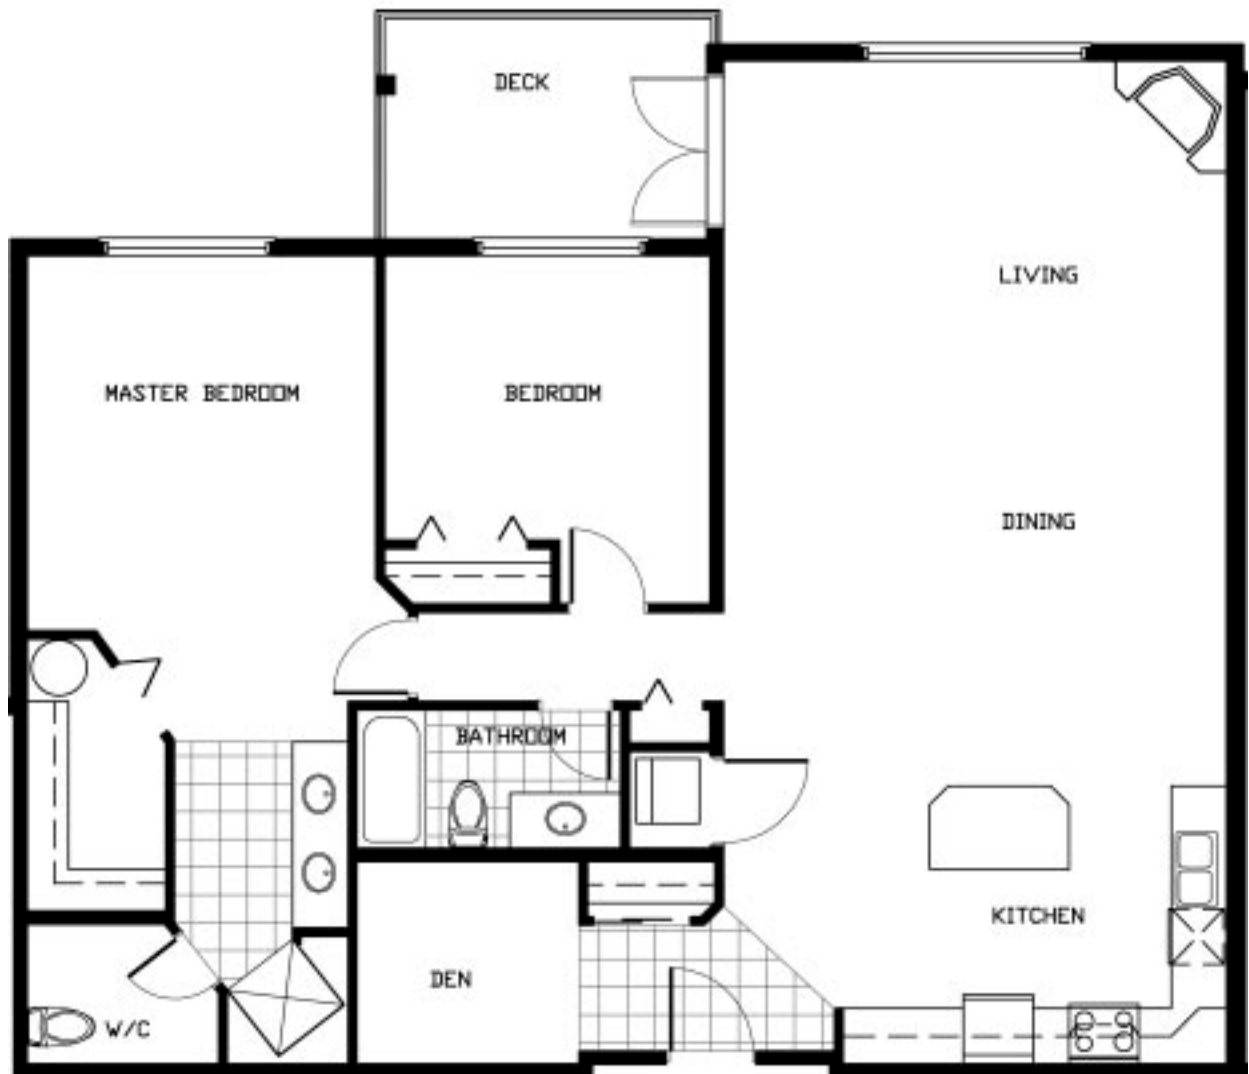

Corinthia Estates
at CROWN ISLE

PLAN 3

This layout is typical for units: (Kitchen and external walls vary)

- | | |
|------|------|
| #421 | #422 |
| #424 | #425 |
| #431 | #432 |
| #434 | #435 |

Donna Cunliffe, Coast Realty (Comox Valley) Ltd. 625 England Ave. Courtenay, BC
Phone: (250) 897-3999 Toll Free: 1-800-715-3999 donna@corinthiaestates.com