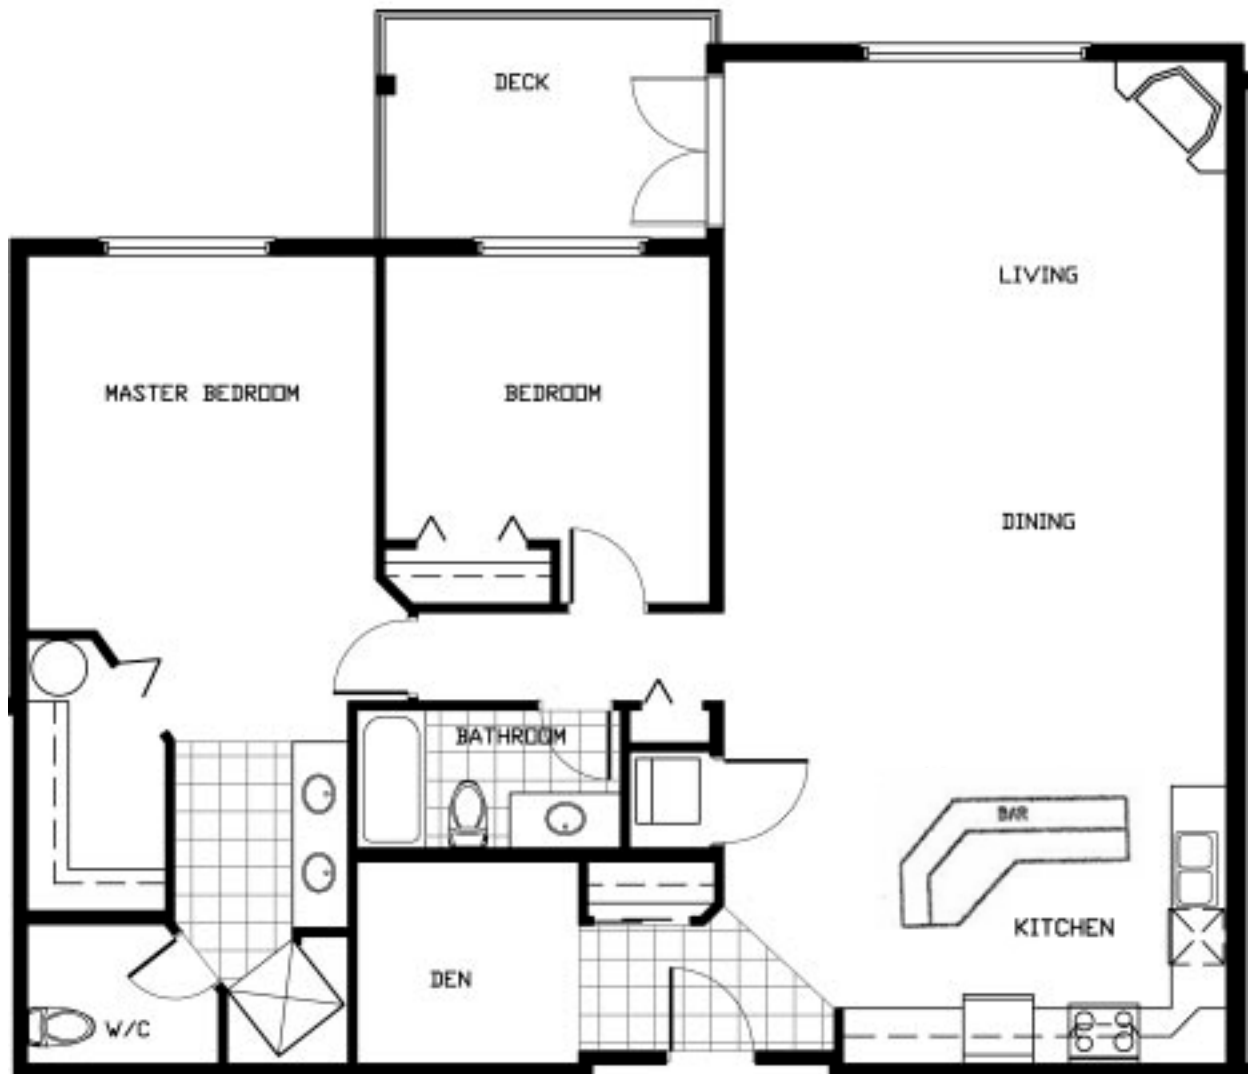

Corinthia Estates
at CROWN ISLE

PLAN 1

This layout is typical for units: (Kitchen and external walls vary)

#411	#413	#414
#415	#417	#418
#423	#426	#433
#436		

Donna Cunliffe, Coast Realty (Comox Valley) Ltd. 625 England Ave. Courtenay, BC
Phone: (250) 897-3999 Toll Free: 1-800-715-3999 donna@corinthiaestates.com