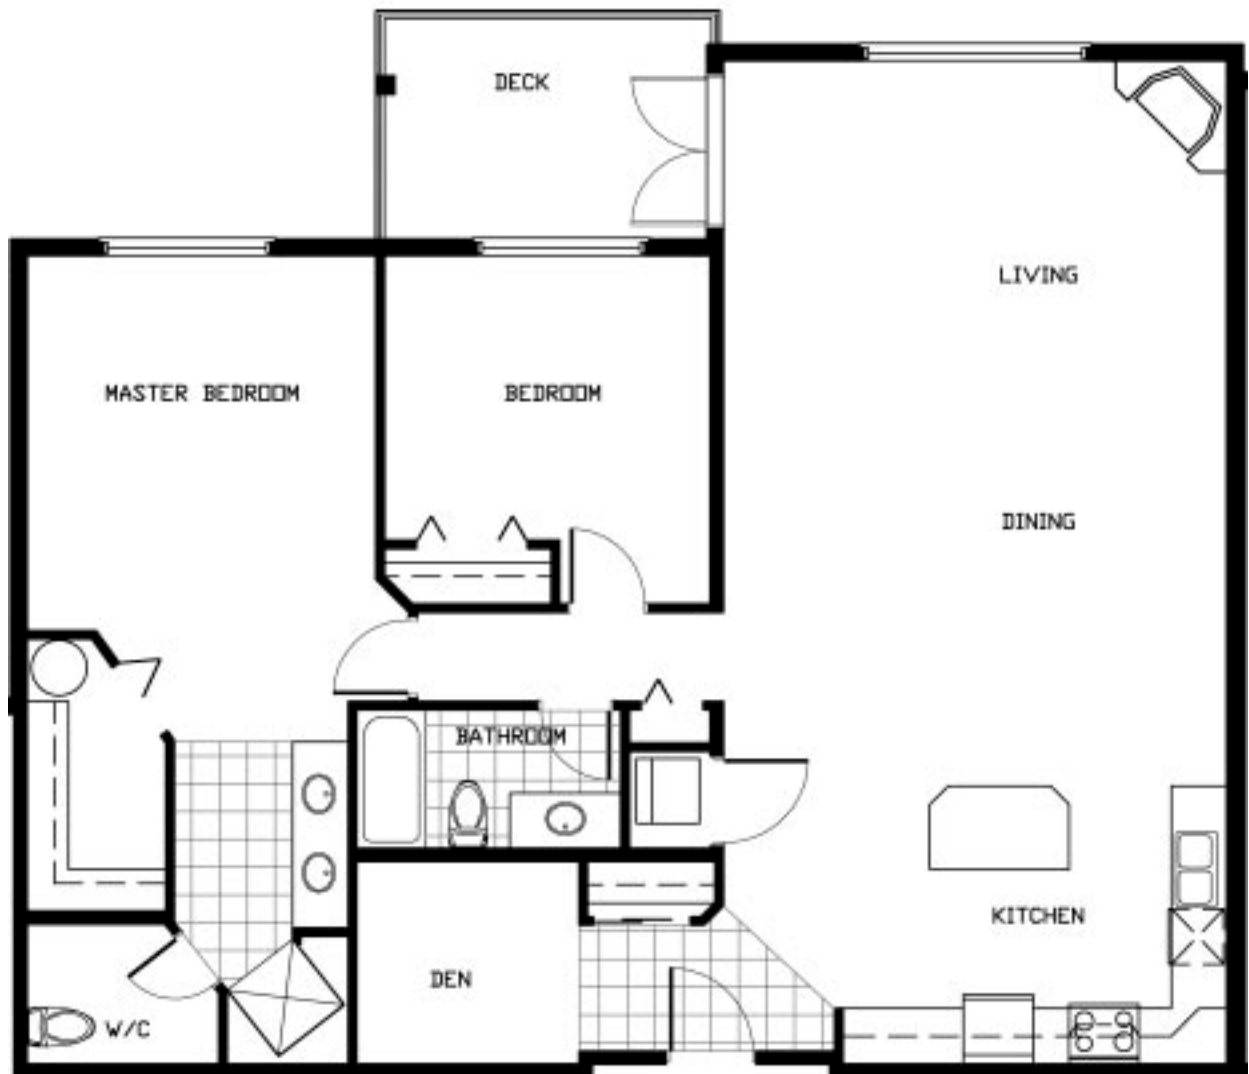

Corinthia Estates
at CROWN ISLE

PLAN 1

This layout is typical for units: (Kitchen and external walls vary)

#411	#413	#414
#415	#417	#418
#423	#426	#433
#436		

Donna Cunliffe, Coast Realty (Comox Valley) Ltd. 625 England Ave. Courtenay, BC
Phone: (250) 897-3999 Toll Free: 1-800-715-3999 donna@corinthiaestates.com